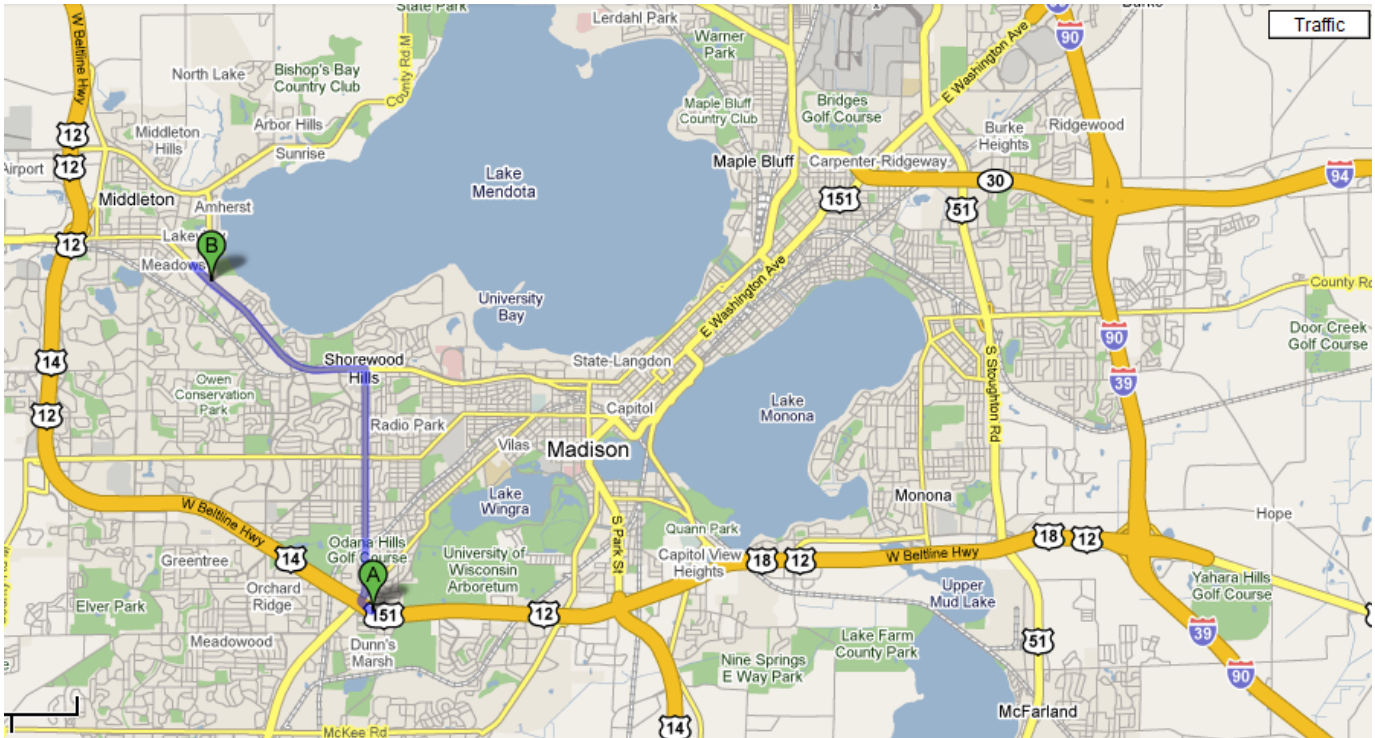

Send an e-mail to badgerland.activities.chair@gmail.com to be added to the activities mailing list

Map to Asbury Church

From the East (highlighted on map above)

1. Exit the Beltline Highway at **Exit 258**
2. Keep **right** at the fork, follow signs for **Midvale Blvd** and merge onto **S Midvale Blvd**
3. Turn **left** at **University Ave**
4. Turn **left** into **Asbury United Methodist Church**

From the West

1. Exit the Beltline Highway at **Exit 215A** toward **University Ave/US-14** 📷
2. Turn **left** at **University Ave/US-14**
3. Continue to follow University Ave
4. Turn **right** into **Asbury United Methodist Church**